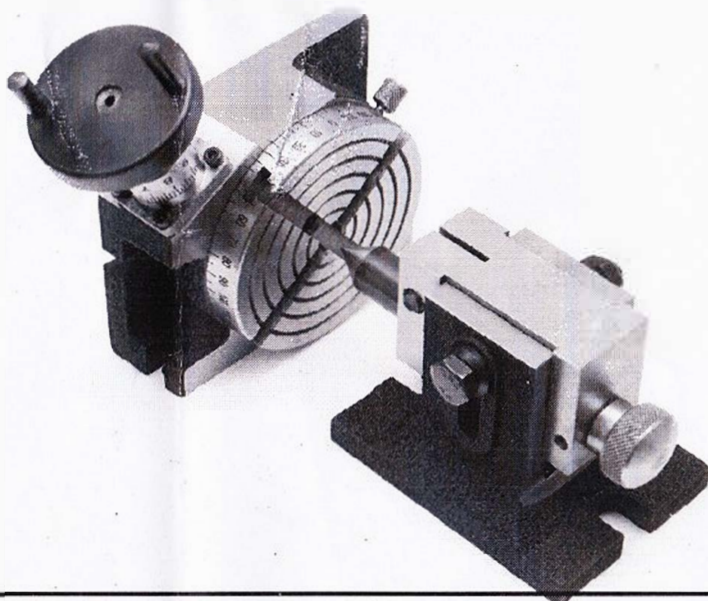

**Warco's Item : 9055 (Tailstock for 3" (75 mm) & 4" (100 mm) Rotary Tables Positioning of the Point's block with Different Models**

**Item: 4" (100 mm) Tilting Rotary Table + Tailstock**

**Item: 3" (75 mm) Regular Rotary Table + Tailstock**

**Item: 4" (100 mm) Regular Rotary Table + Tailstock**

**Item: 3" (75 mm) Tilting Rotary Table + Tailstock**