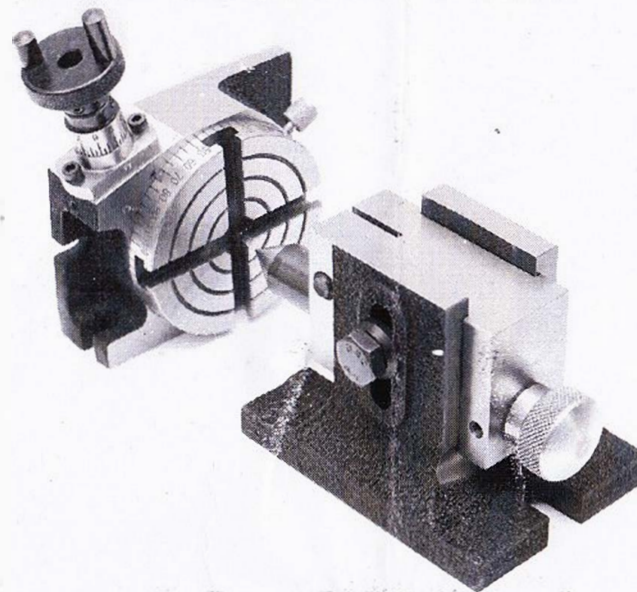

**Warco's Item : 9055 (Tailstock for 3" (75 mm) & 4" (100 mm) Rotary Tables Positioning of the Point's block with Different Models**

**Item: 4" (100 mm) Tilting Rotary Table + Tailstock**

**Item: 3" (75 mm) Regular Rotary Table + Tailstock**

**Item: 4" (100 mm) Regular Rotary Table + Tailstock**

**Item: 3" (75 mm) Tilting Rotary Table + Tailstock**