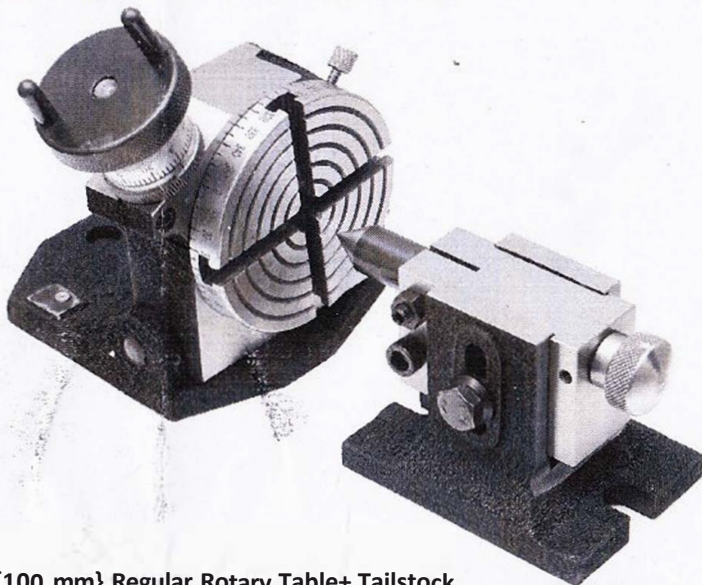

**Warco's Item : 9055 (Tailstock for 3" (75 mm) & 4" (100 mm) Rotary Tables Positioning of the Point's block with Different Models**

**Item: 4" (100 mm) Tilting Rotary Table + Tailstock**

**Item: 3" (75 mm) Regular Rotary Table + Tailstock**

**Item: 4" (100 mm) Regular Rotary Table + Tailstock**

**Item: 3" (75 mm) Tilting Rotary Table + Tailstock**